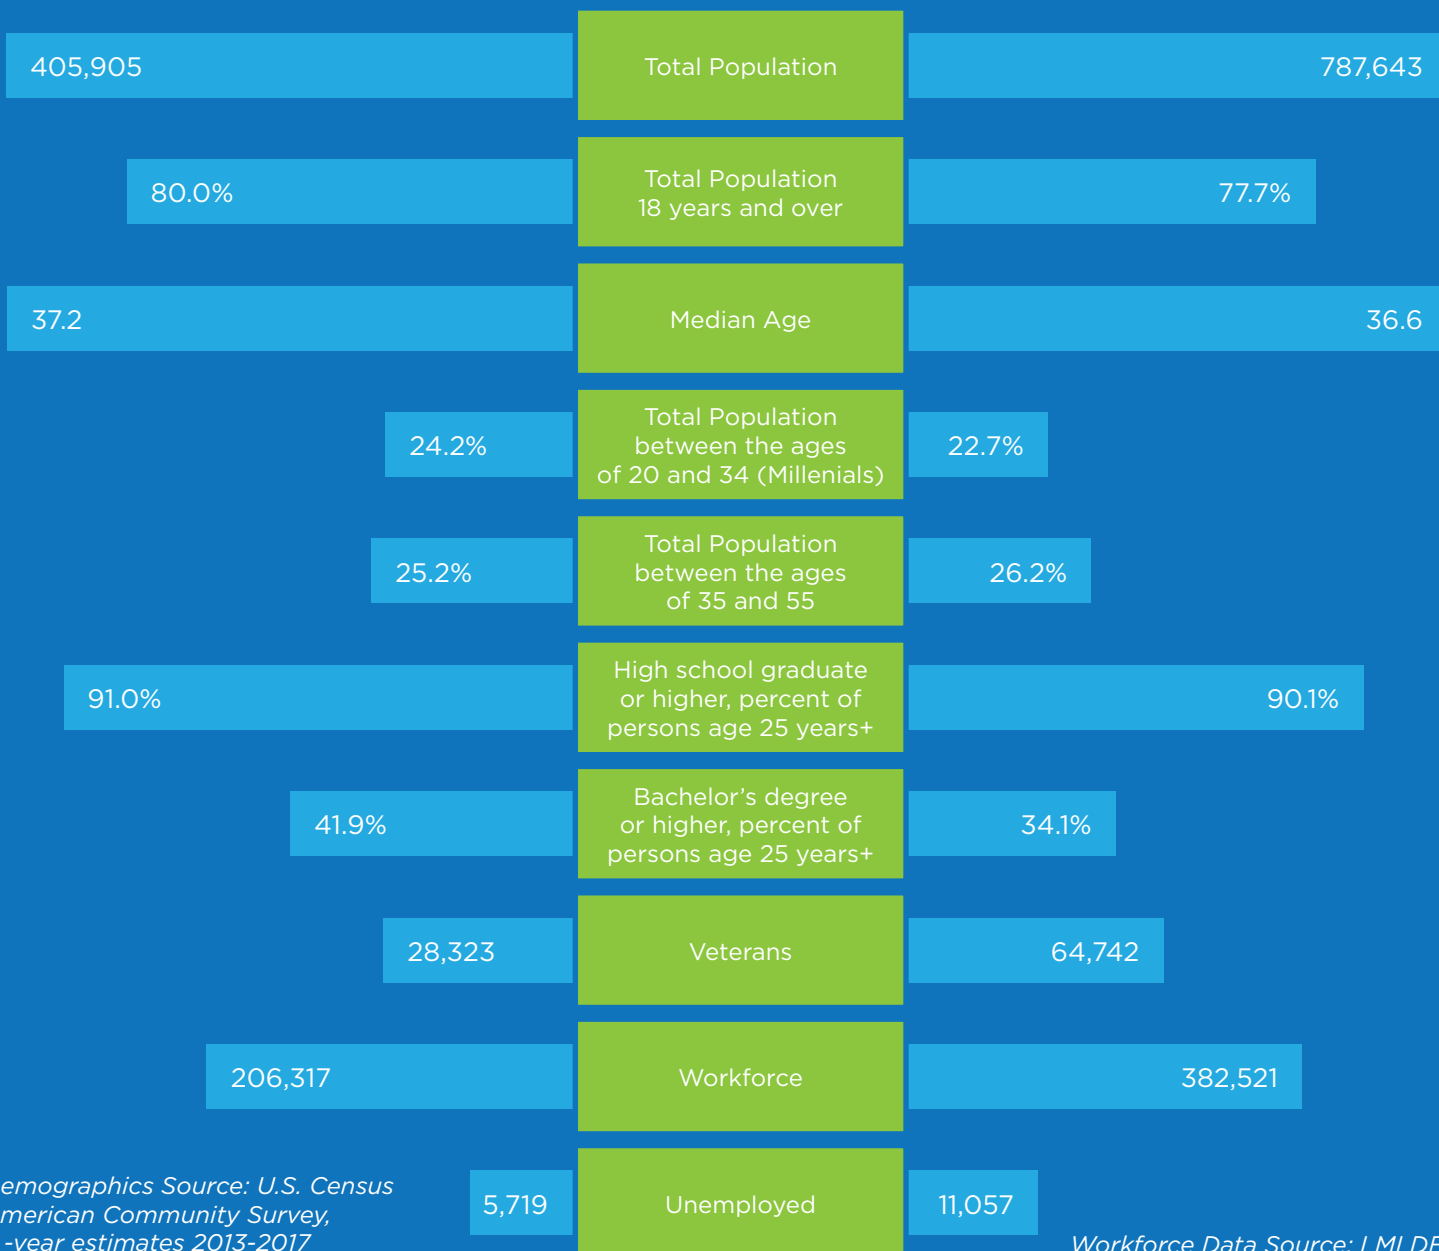

PRESERVING HISTORY. FORGING INNOVATION.

In Charleston County, South Carolina, we're all about preserving history, but we're determined to write an even better version of it moving forward. Charleston County is an incubator for entrepreneurial invention; it's the place where incredible vision is conceptualized; the very spot ideas turn into investments. Fueled by a talented workforce, strategic coastal location, and enviable quality of life, it comes as no surprise why people from around the world choose Charleston County.

CHARLESTON COUNTY

CHARLESTON REGION

Demographics Source: U.S. Census American Community Survey, 5 -year estimates 2013-2017

Workforce Data Source: LMI DEW

Current and prospective employers can expect to draw the majority of their workforce within a 50-minute drive time.
The average commute time for workers in the region is 27 minutes.

17,068 JOBS
(2019)

+10.6%
change (2014-2019)

+4.9%
change (nation)

OPPORTUNITIES IN MANUFACTURING

(Source: EMSI)

Largest Industries by Employment (2019)

1. Aerospace Product & Parts Manufacturing 5,859
2. Motor Vehicle Parts Manufacturing 1,559
3. Pulp, Paper, & Paperboard Mills 822
4. Engine, Turbine, & Power
Transmission Equipment Manufacturing 803
5. Motor Vehicle Manufacturing 792