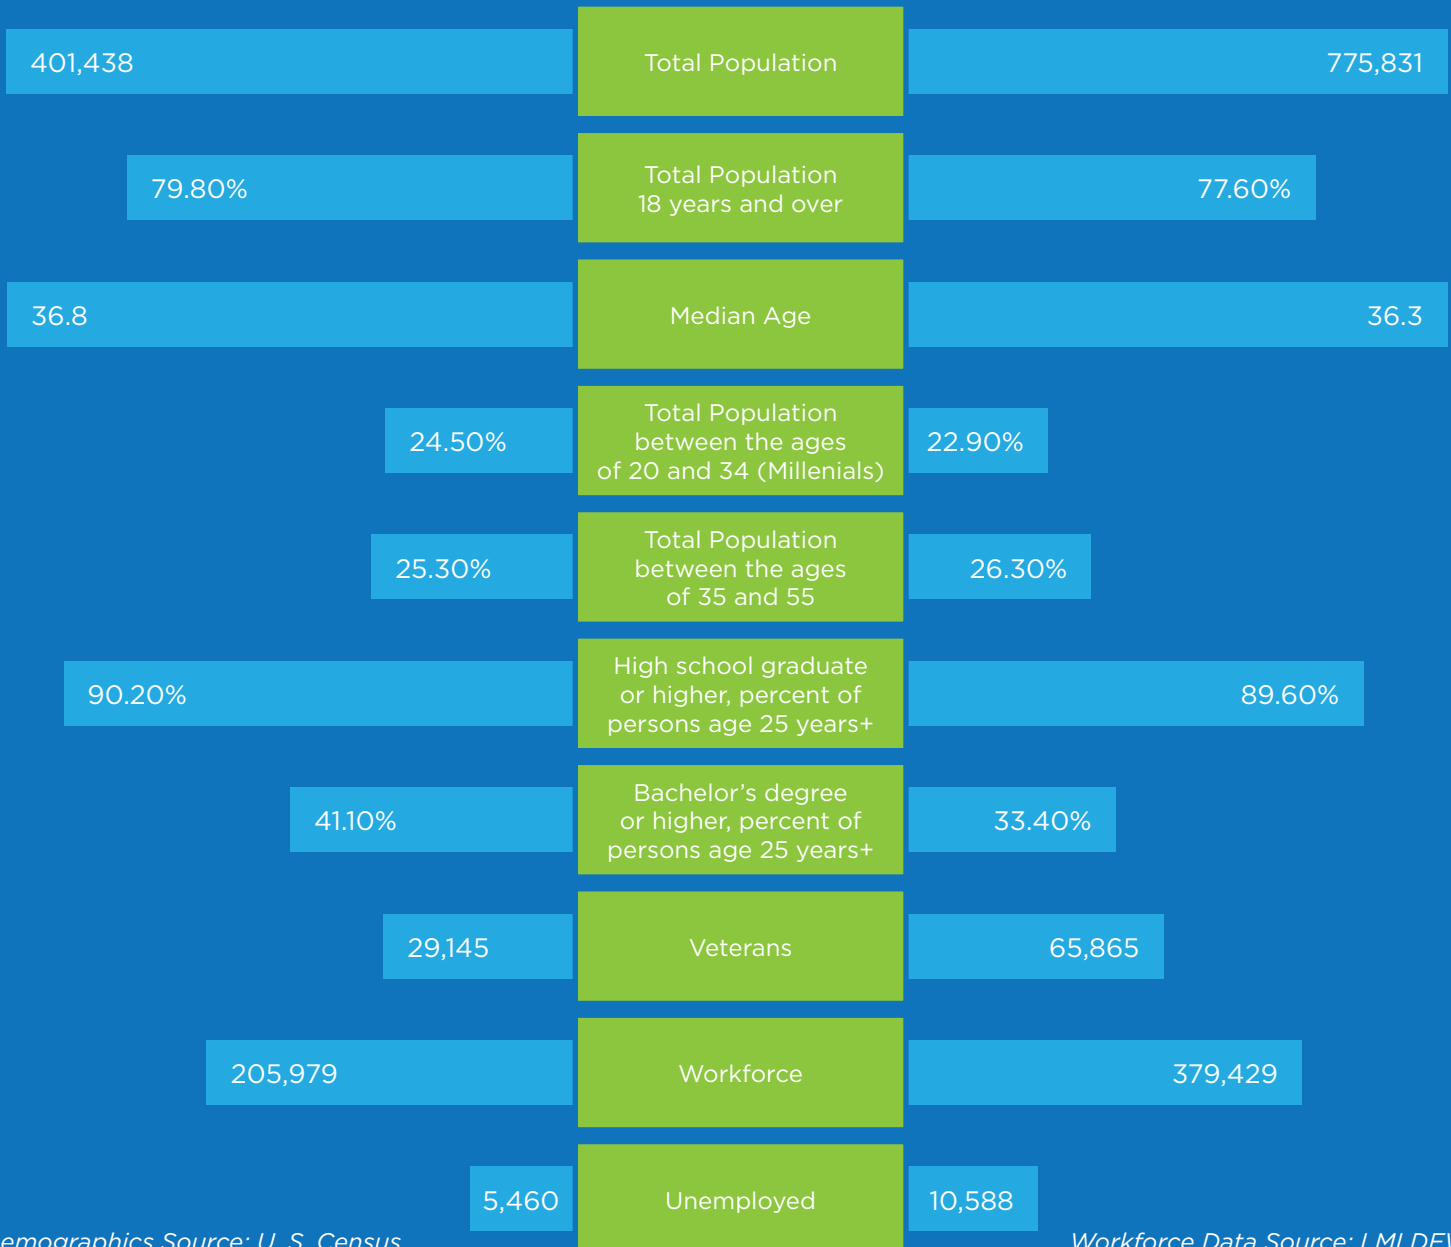

PRESERVING HISTORY. FORGING INNOVATION.

In Charleston County, South Carolina, we're all about preserving history, but we're determined to write an even better version of it moving forward. Charleston County is an incubator for entrepreneurial invention; it's the place where incredible vision is conceptualized; the very spot ideas turn into investments. Fueled by a talented workforce, strategic coastal location, and enviable quality of life, it comes as no surprise why people from around the world choose Charleston County.

CHARLESTON COUNTY

CHARLESTON REGION

Demographics Source: U. S. Census

Workforce Data Source: LMI DEW

Current and prospective employers can expect to draw the majority of their workforce within a 50-minute drive time.
The average commute time for workers in the region is 27 minutes.